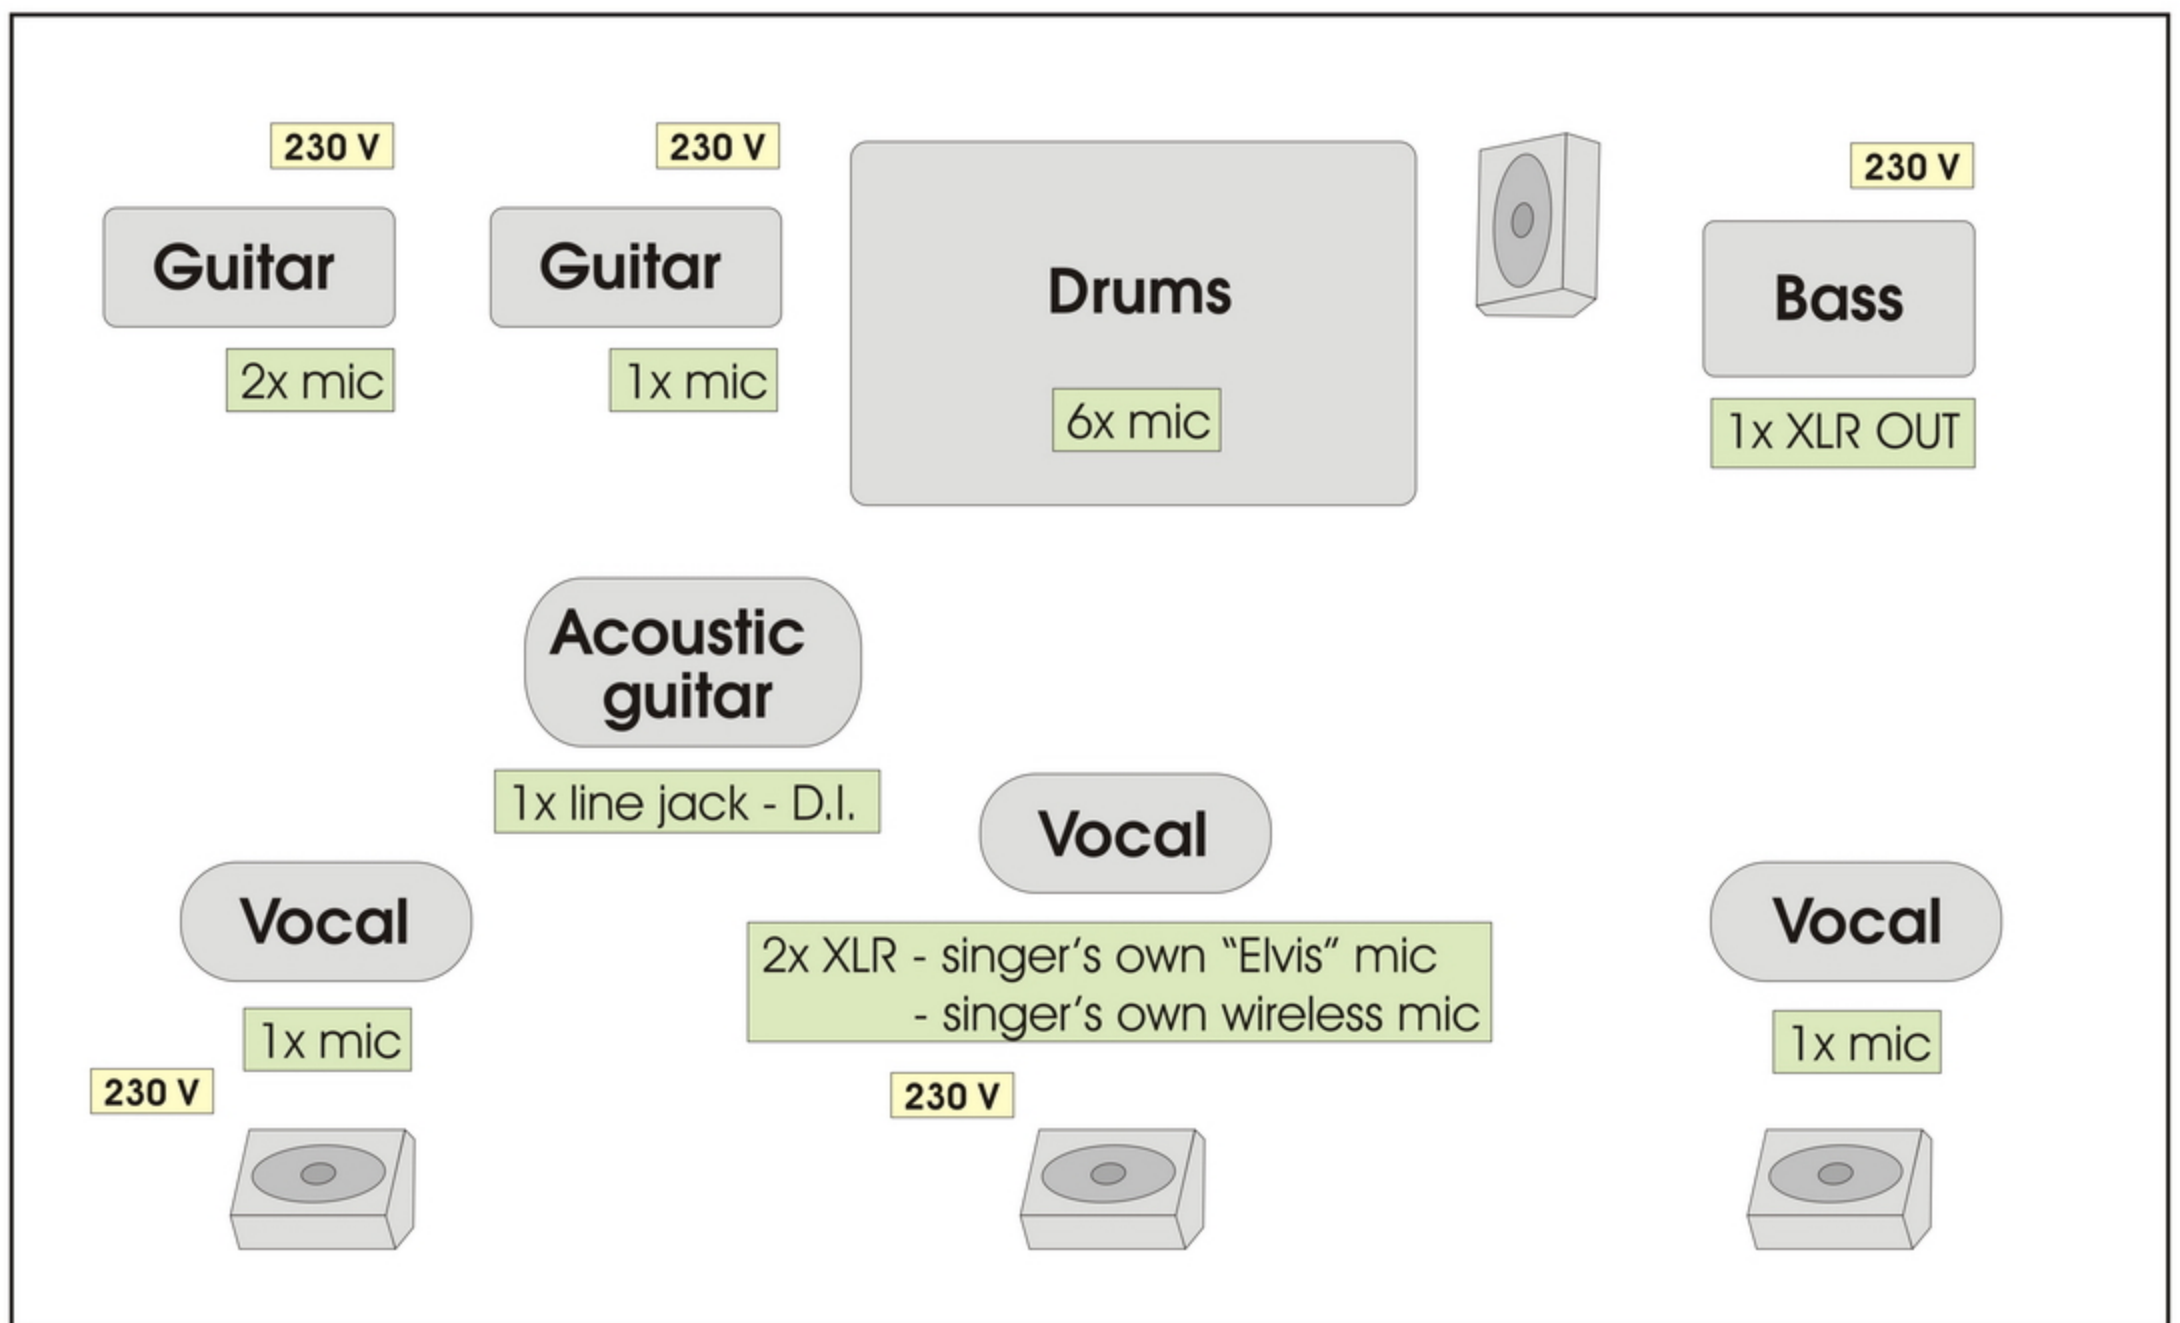

NEO CHESS SUNNY R'N'R BAND - STAGE PLAN

Music style: Rock'n'Roll

The Band:

Pavel Kučera - main vocal, el. guitar, acoustic guitar

Rudy Horvat - el. guitar, vocal

Petr Moczek - bass, vocal

Jeny Krompolc - drums

Requirements:

- 4 monitors, min. 3x monitor aux

- "Slapback" echo on main vocal (approx. 160 ms, one repeat)

Contact:

Pavel Kučera

Phone: +420 777 199 800

www.rnrband.cz